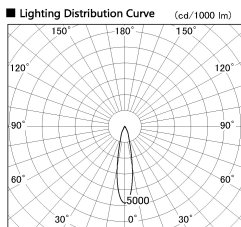

Item no. DD136-2520MW9030-R

Series Name: Cledy versa R-G  
(DD136-AG-R)

Installation	Recessed mount
Type	Extra high-efficiency adjustable downlight : Antiglare
Fixture wattage	23W
Beam angle	21 deg
Color Temp.	3000K
CRI	Ra>90
Luminous	2164 lm
Body	Die-cast aluminum alloy
Body finish	N/A
Trim finish	White
Reflector finish	Mirror
IP Rate	IP20
Light source	COB module
Input Voltage	AC220~240V
Dimming Type	Non-Dimmable
Certificate	CE, CCC
Cut Hole	125mm