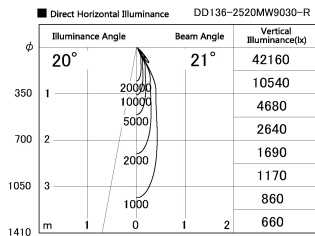

Item no. DD136-2520MW9030-R

Series Name: Cledy versa R-G  
(DD136-AG-R)

Installation	Recessed mount
Type	Extra high-efficiency adjustable downlight : Antiglare
Fixture wattage	23W
Beam angle	21 deg
Color Temp.	3000K
CRI	Ra>90
Luminous	2164 lm
Body	Die-cast aluminum alloy
Body finish	N/A
Trim finish	White
Reflector finish	Mirror
IP Rate	IP20
Light source	COB module
Input Voltage	AC220~240V
Dimming Type	Non-Dimmable
Certificate	CE, CCC
Cut Hole	125mm