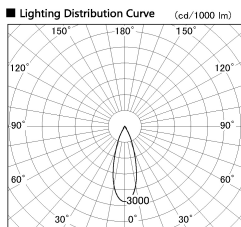

Item no. DD136-2530MW9030-R

Series Name: Cledy versa R-G
(DD136-AG-R)

Installation	Recessed mount
Type	Extra high-efficiency adjustable downlight : Antiglare
Fixture wattage	23W
Beam angle	32 deg
Color Temp.	3000K
CRI	Ra>90
Luminous	2217 lm
Body	Die-cast aluminum alloy
Body finish	N/A
Trim finish	White
Reflector finish	Mirror
IP Rate	IP20
Light source	COB module
Input Voltage	AC220~240V
Dimming Type	Non-Dimmable
Certificate	CE, CCC
Cut Hole	125mm