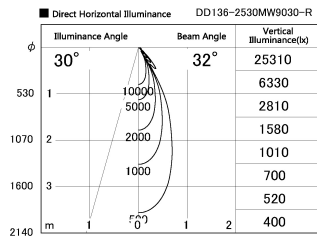

Item no. DD136-2530MW9030-R

Series Name: Cledy versa R-G
(DD136-AG-R)

Installation	Recessed mount
Type	Extra high-efficiency adjustable downlight : Antiglare
Fixture wattage	23W
Beam angle	32 deg
Color Temp.	3000K
CRI	Ra>90
Luminous	2217 lm
Body	Die-cast aluminum alloy
Body finish	N/A
Trim finish	White
Reflector finish	Mirror
IP Rate	IP20
Light source	COB module
Input Voltage	AC220~240V
Dimming Type	Non-Dimmable
Certificate	CE, CCC
Cut Hole	125mm