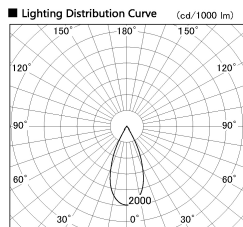

Item no. DD136-2540MW9030-R

Series Name: Cledy versa R-G
(DD136-AG-R)

Installation	Recessed mount
Type	Extra high-efficiency adjustable downlight : Antiglare
Fixture wattage	23W
Beam angle	43 deg
Color Temp.	3000K
CRI	Ra>90
Luminous	2255 lm
Body	Die-cast aluminum alloy
Body finish	N/A
Trim finish	White
Reflector finish	Mirror
IP Rate	IP20
Light source	COB module
Input Voltage	AC220~240V
Dimming Type	Non-Dimmable
Certificate	CE, CCC
Cut Hole	125mm