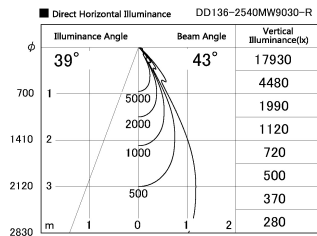

Item no. DD136-2540MW9030-R

Series Name: Cledy versa R-G
(DD136-AG-R)

Installation	Recessed mount
Type	Extra high-efficiency adjustable downlight : Antiglare
Fixture wattage	23W
Beam angle	43 deg
Color Temp.	3000K
CRI	Ra>90
Luminous	2255 lm
Body	Die-cast aluminum alloy
Body finish	N/A
Trim finish	White
Reflector finish	Mirror
IP Rate	IP20
Light source	COB module
Input Voltage	AC220~240V
Dimming Type	Non-Dimmable
Certificate	CE, CCC
Cut Hole	125mm