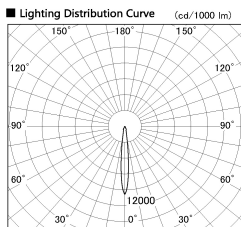

Item no. DD136-2015MW9030-R

Series Name: Cledy versa R-G  
(DD136-AG-R)

Installation	Recessed mount
Type	Extra high-efficiency adjustable downlight : Antiglare
Fixture wattage	20W
Beam angle	12 deg
Color Temp.	3000K
CRI	Ra>90
Luminous	1456 lm
Body	Die-cast aluminum alloy
Body finish	N/A
Trim finish	White
Reflector finish	Mirror
IP Rate	IP20
Light source	COB module
Input Voltage	AC220~240V
Dimming Type	Non-Dimmable
Certificate	CE, CCC
Cut Hole	125mm