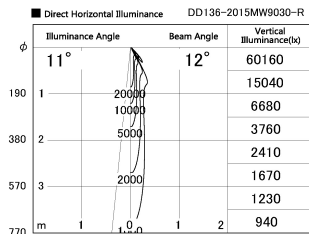

Item no. DD136-2015MW9030-R

Series Name: Cledy versa R-G  
(DD136-AG-R)

Installation	Recessed mount
Type	Extra high-efficiency adjustable downlight : Antiglare
Fixture wattage	20W
Beam angle	12 deg
Color Temp.	3000K
CRI	Ra>90
Luminous	1456 lm
Body	Die-cast aluminum alloy
Body finish	N/A
Trim finish	White
Reflector finish	Mirror
IP Rate	IP20
Light source	COB module
Input Voltage	AC220~240V
Dimming Type	Non-Dimmable
Certificate	CE, CCC
Cut Hole	125mm