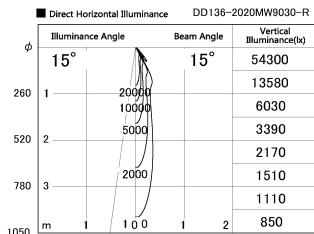

Item no. DD136-2020MW9030-R

Series Name: Cledy versa R-G  
(DD136-AG-R)

Installation	Recessed mount
Type	Extra high-efficiency adjustable downlight : Antiglare
Fixture wattage	20W
Beam angle	15 deg
Color Temp.	3000K
CRI	Ra>90
Luminous	1687 lm
Body	Die-cast aluminum alloy
Body finish	N/A
Trim finish	White
Reflector finish	Mirror
IP Rate	IP20
Light source	COB module
Input Voltage	AC220~240V
Dimming Type	Non-Dimmable
Certificate	CE, CCC
Cut Hole	125mm