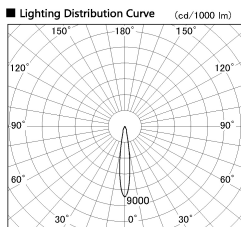

Item no. DD136-2020MW9030-R

Series Name: Cledy versa R-G  
(DD136-AG-R)

Installation	Recessed mount
Type	Extra high-efficiency adjustable downlight : Antiglare
Fixture wattage	20W
Beam angle	15 deg
Color Temp.	3000K
CRI	Ra>90
Luminous	1687 lm
Body	Die-cast aluminum alloy
Body finish	N/A
Trim finish	White
Reflector finish	Mirror
IP Rate	IP20
Light source	COB module
Input Voltage	AC220~240V
Dimming Type	Non-Dimmable
Certificate	CE, CCC
Cut Hole	125mm