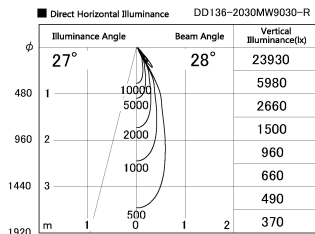

Item no. DD136-2030MW9030-R

Series Name: Cledy versa R-G
(DD136-AG-R)

Installation	Recessed mount
Type	Extra high-efficiency adjustable downlight : Antiglare
Fixture wattage	20W
Beam angle	28 deg
Color Temp.	3000K
CRI	Ra>90
Luminous	1734 lm
Body	Die-cast aluminum alloy
Body finish	N/A
Trim finish	White
Reflector finish	Mirror
IP Rate	IP20
Light source	COB module
Input Voltage	AC220~240V
Dimming Type	Non-Dimmable
Certificate	CE, CCC
Cut Hole	125mm