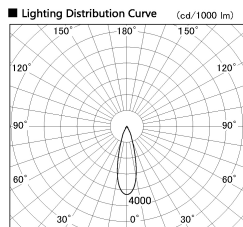

Item no. DD136-2030MW9030-R

Series Name: Cledy versa R-G
(DD136-AG-R)

Installation	Recessed mount
Type	Extra high-efficiency adjustable downlight : Antiglare
Fixture wattage	20W
Beam angle	28 deg
Color Temp.	3000K
CRI	Ra>90
Luminous	1734 lm
Body	Die-cast aluminum alloy
Body finish	N/A
Trim finish	White
Reflector finish	Mirror
IP Rate	IP20
Light source	COB module
Input Voltage	AC220~240V
Dimming Type	Non-Dimmable
Certificate	CE, CCC
Cut Hole	125mm