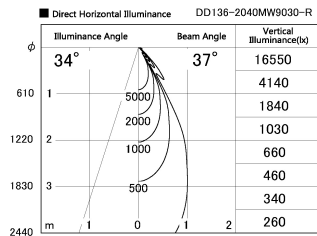

Item no. DD136-2040MW9030-R

Series Name: Cledy versa R-G  
(DD136-AG-R)

Installation	Recessed mount
Type	Extra high-efficiency adjustable downlight : Antiglare
Fixture wattage	20W
Beam angle	37 deg
Color Temp.	3000K
CRI	Ra>90
Luminous	1759 lm
Body	Die-cast aluminum alloy
Body finish	N/A
Trim finish	White
Reflector finish	Mirror
IP Rate	IP20
Light source	COB module
Input Voltage	AC220~240V
Dimming Type	Non-Dimmable
Certificate	CE, CCC
Cut Hole	125mm