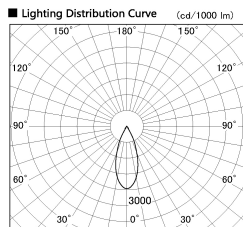

Item no. DD136-2040MW9030-R

Series Name: Cledy versa R-G  
(DD136-AG-R)

Installation	Recessed mount
Type	Extra high-efficiency adjustable downlight : Antiglare
Fixture wattage	20W
Beam angle	37 deg
Color Temp.	3000K
CRI	Ra>90
Luminous	1759 lm
Body	Die-cast aluminum alloy
Body finish	N/A
Trim finish	White
Reflector finish	Mirror
IP Rate	IP20
Light source	COB module
Input Voltage	AC220~240V
Dimming Type	Non-Dimmable
Certificate	CE, CCC
Cut Hole	125mm