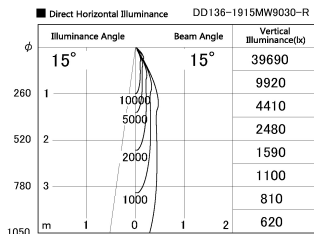

Item no. DD136-1915MW9030-R

Series Name: Cledy versa R-G
(DD136-AG-R)

Installation	Recessed mount
Type	Extra high-efficiency adjustable downlight : Antiglare
Fixture wattage	18.6W
Beam angle	15 deg
Color Temp.	3000K
CRI	Ra>90
Luminous	1334 lm
Body	Die-cast aluminum alloy
Body finish	N/A
Trim finish	White
Reflector finish	Mirror
IP Rate	IP20
Light source	COB module
Input Voltage	AC220~240V
Dimming Type	Non-Dimmable
Certificate	CE, CCC
Cut Hole	100mm