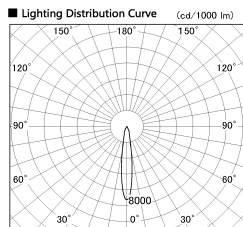

Item no. DD136-1915MW9030-R

Series Name: Cledy versa R-G
(DD136-AG-R)

Installation	Recessed mount
Type	Extra high-efficiency adjustable downlight : Antiglare
Fixture wattage	18.6W
Beam angle	15 deg
Color Temp.	3000K
CRI	Ra>90
Luminous	1334 lm
Body	Die-cast aluminum alloy
Body finish	N/A
Trim finish	White
Reflector finish	Mirror
IP Rate	IP20
Light source	COB module
Input Voltage	AC220~240V
Dimming Type	Non-Dimmable
Certificate	CE, CCC
Cut Hole	100mm