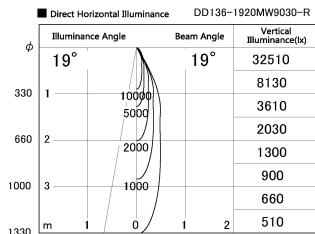

Item no. DD136-1920MW9030-R

Series Name: Cledy versa R-G
(DD136-AG-R)

Installation	Recessed mount
Type	Extra high-efficiency adjustable downlight : Antiglare
Fixture wattage	18.6W
Beam angle	19 deg
Color Temp.	3000K
CRI	Ra>90
Luminous	1400 lm
Body	Die-cast aluminum alloy
Body finish	N/A
Trim finish	White
Reflector finish	Mirror
IP Rate	IP20
Light source	COB module
Input Voltage	AC220~240V
Dimming Type	Non-Dimmable
Certificate	CE, CCC
Cut Hole	100mm