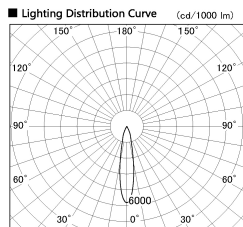

Item no. DD136-1920MW9030-R

Series Name: Cledy versa R-G
(DD136-AG-R)

Installation	Recessed mount
Type	Extra high-efficiency adjustable downlight : Antiglare
Fixture wattage	18.6W
Beam angle	19 deg
Color Temp.	3000K
CRI	Ra>90
Luminous	1400 lm
Body	Die-cast aluminum alloy
Body finish	N/A
Trim finish	White
Reflector finish	Mirror
IP Rate	IP20
Light source	COB module
Input Voltage	AC220~240V
Dimming Type	Non-Dimmable
Certificate	CE, CCC
Cut Hole	100mm