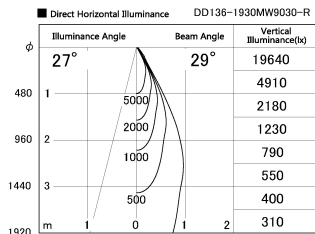

Item no. DD136-1930MW9030-R

Series Name: Cledy versa R-G  
(DD136-AG-R)

Installation	Recessed mount
Type	Extra high-efficiency adjustable downlight : Antiglare
Fixture wattage	18.6W
Beam angle	29 deg
Color Temp.	3000K
CRI	Ra>90
Luminous	1533 lm
Body	Die-cast aluminum alloy
Body finish	N/A
Trim finish	White
Reflector finish	Mirror
IP Rate	IP20
Light source	COB module
Input Voltage	AC220~240V
Dimming Type	Non-Dimmable
Certificate	CE, CCC
Cut Hole	100mm