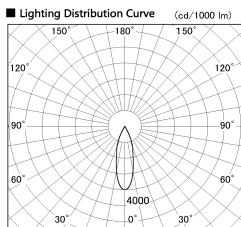

Item no. DD136-1930MW9030-R

Series Name: Cledy versa R-G  
(DD136-AG-R)

Installation	Recessed mount
Type	Extra high-efficiency adjustable downlight : Antiglare
Fixture wattage	18.6W
Beam angle	29 deg
Color Temp.	3000K
CRI	Ra>90
Luminous	1533 lm
Body	Die-cast aluminum alloy
Body finish	N/A
Trim finish	White
Reflector finish	Mirror
IP Rate	IP20
Light source	COB module
Input Voltage	AC220~240V
Dimming Type	Non-Dimmable
Certificate	CE, CCC
Cut Hole	100mm