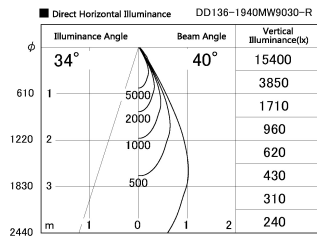

Item no. DD136-1940MW9030-R

Series Name: Cledy versa R-G
(DD136-AG-R)

| | |
|------------------|--|
| Installation | Recessed mount |
| Type | Extra high-efficiency adjustable downlight : Antiglare |
| Fixture wattage | 18.6W |
| Beam angle | 40 deg |
| Color Temp. | 3000K |
| CRI | Ra>90 |
| Luminous | 1561 lm |
| Body | Die-cast aluminum alloy |
| Body finish | N/A |
| Trim finish | White |
| Reflector finish | Mirror |
| IP Rate | IP20 |
| Light source | COB module |
| Input Voltage | AC220~240V |
| Dimming Type | Non-Dimmable |
| Certificate | CE, CCC |
| Cut Hole | 100mm |