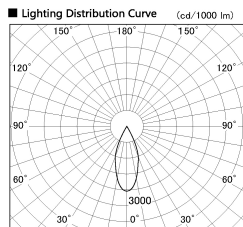

Item no. DD136-1940MW9030-R

Series Name: Cledy versa R-G
(DD136-AG-R)

| | |
|------------------|--|
| Installation | Recessed mount |
| Type | Extra high-efficiency adjustable downlight : Antiglare |
| Fixture wattage | 18.6W |
| Beam angle | 40 deg |
| Color Temp. | 3000K |
| CRI | Ra>90 |
| Luminous | 1561 lm |
| Body | Die-cast aluminum alloy |
| Body finish | N/A |
| Trim finish | White |
| Reflector finish | Mirror |
| IP Rate | IP20 |
| Light source | COB module |
| Input Voltage | AC220~240V |
| Dimming Type | Non-Dimmable |
| Certificate | CE, CCC |
| Cut Hole | 100mm |