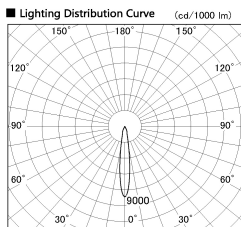

Item no. DD136-1115MW9030-R

Series Name: Cledy versa R-G
(DD136-AG-R)

Installation	Recessed mount
Type	Extra high-efficiency adjustable downlight : Antiglare
Fixture wattage	10.5W
Beam angle	15 deg
Color Temp.	3000K
CRI	Ra>90
Luminous	817 lm
Body	Die-cast aluminum alloy
Body finish	N/A
Trim finish	White
Reflector finish	Mirror
IP Rate	IP20
Light source	COB module
Input Voltage	AC220~240V
Dimming Type	Non-Dimmable
Certificate	CE, CCC
Cut Hole	100mm