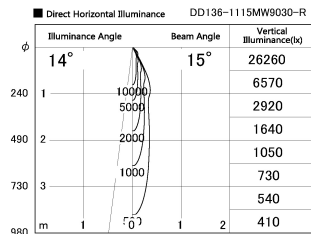

Item no. DD136-1115MW9030-R

Series Name: Cledy versa R-G
(DD136-AG-R)

Installation	Recessed mount
Type	Extra high-efficiency adjustable downlight : Antiglare
Fixture wattage	10.5W
Beam angle	15 deg
Color Temp.	3000K
CRI	Ra>90
Luminous	817 lm
Body	Die-cast aluminum alloy
Body finish	N/A
Trim finish	White
Reflector finish	Mirror
IP Rate	IP20
Light source	COB module
Input Voltage	AC220~240V
Dimming Type	Non-Dimmable
Certificate	CE, CCC
Cut Hole	100mm