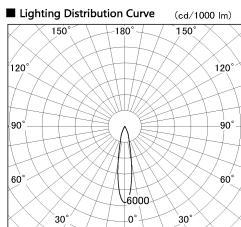

Item no. DD136-1120MW9030-R

Series Name: Cledy versa R-G
(DD136-AG-R)

Installation	Recessed mount
Type	Extra high-efficiency adjustable downlight : Antiglare
Fixture wattage	10.5W
Beam angle	19 deg
Color Temp.	3000K
CRI	Ra>90
Luminous	860 lm
Body	Die-cast aluminum alloy
Body finish	N/A
Trim finish	White
Reflector finish	Mirror
IP Rate	IP20
Light source	COB module
Input Voltage	AC220~240V
Dimming Type	Non-Dimmable
Certificate	CE, CCC
Cut Hole	100mm