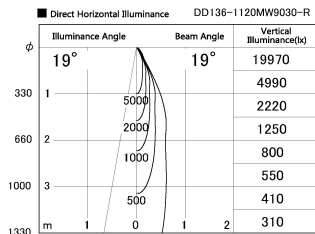

Item no. DD136-1120MW9030-R

Series Name: Cledy versa R-G
(DD136-AG-R)

Installation	Recessed mount
Type	Extra high-efficiency adjustable downlight : Antiglare
Fixture wattage	10.5W
Beam angle	19 deg
Color Temp.	3000K
CRI	Ra>90
Luminous	860 lm
Body	Die-cast aluminum alloy
Body finish	N/A
Trim finish	White
Reflector finish	Mirror
IP Rate	IP20
Light source	COB module
Input Voltage	AC220~240V
Dimming Type	Non-Dimmable
Certificate	CE, CCC
Cut Hole	100mm