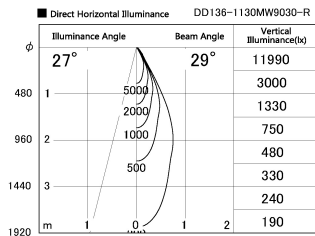

Item no. DD136-1130MW9030-R

Series Name: Cledy versa R-G  
(DD136-AG-R)

Installation	Recessed mount
Type	Extra high-efficiency adjustable downlight : Antiglare
Fixture wattage	10.5W
Beam angle	29 deg
Color Temp.	3000K
CRI	Ra>90
Luminous	936 lm
Body	Die-cast aluminum alloy
Body finish	N/A
Trim finish	White
Reflector finish	Mirror
IP Rate	IP20
Light source	COB module
Input Voltage	AC220~240V
Dimming Type	Non-Dimmable
Certificate	CE, CCC
Cut Hole	100mm