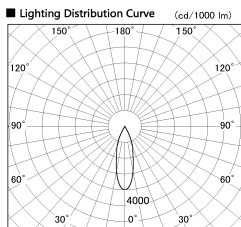

Item no. DD136-1130MW9030-R

Series Name: Cledy versa R-G  
(DD136-AG-R)

Installation	Recessed mount
Type	Extra high-efficiency adjustable downlight : Antiglare
Fixture wattage	10.5W
Beam angle	29 deg
Color Temp.	3000K
CRI	Ra>90
Luminous	936 lm
Body	Die-cast aluminum alloy
Body finish	N/A
Trim finish	White
Reflector finish	Mirror
IP Rate	IP20
Light source	COB module
Input Voltage	AC220~240V
Dimming Type	Non-Dimmable
Certificate	CE, CCC
Cut Hole	100mm