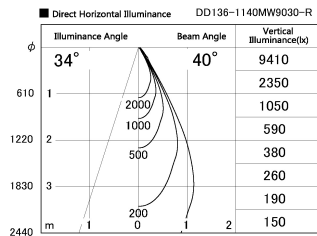

Item no. DD136-1140MW9030-R

Series Name: Cledy versa R-G
(DD136-AG-R)

Installation	Recessed mount
Type	Extra high-efficiency adjustable downlight : Antiglare
Fixture wattage	10.5W
Beam angle	40 deg
Color Temp.	3000K
CRI	Ra>90
Luminous	954 lm
Body	Die-cast aluminum alloy
Body finish	N/A
Trim finish	White
Reflector finish	Mirror
IP Rate	IP20
Light source	COB module
Input Voltage	AC220~240V
Dimming Type	Non-Dimmable
Certificate	CE, CCC
Cut Hole	100mm