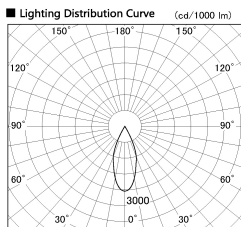

Item no. DD136-1140MW9030-R

Series Name: Cledy versa R-G
(DD136-AG-R)

Installation	Recessed mount
Type	Extra high-efficiency adjustable downlight : Antiglare
Fixture wattage	10.5W
Beam angle	40 deg
Color Temp.	3000K
CRI	Ra>90
Luminous	954 lm
Body	Die-cast aluminum alloy
Body finish	N/A
Trim finish	White
Reflector finish	Mirror
IP Rate	IP20
Light source	COB module
Input Voltage	AC220~240V
Dimming Type	Non-Dimmable
Certificate	CE, CCC
Cut Hole	100mm