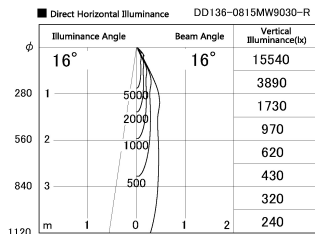

Item no. DD136-0815MW9030-R

Series Name: Cledy versa R-G
(DD136-AG-R)

Installation	Recessed mount
Type	Extra high-efficiency adjustable downlight : Antiglare
Fixture wattage	7.5W
Beam angle	16deg
Color Temp.	3000K
CRI	Ra>90
Luminous	543 lm
Body	Die-cast aluminum alloy
Body finish	N/A
Trim finish	White
Reflector finish	Mirror
IP Rate	IP20
Light source	COB module
Input Voltage	AC220~240V
Dimming Type	Non-Dimmable
Certificate	CE, CCC
Cut Hole	100mm