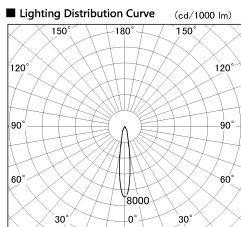

Item no. DD136-0815MW9030-R

Series Name: Cledy versa R-G
(DD136-AG-R)

Installation	Recessed mount
Type	Extra high-efficiency adjustable downlight : Antiglare
Fixture wattage	7.5W
Beam angle	16deg
Color Temp.	3000K
CRI	Ra>90
Luminous	543 lm
Body	Die-cast aluminum alloy
Body finish	N/A
Trim finish	White
Reflector finish	Mirror
IP Rate	IP20
Light source	COB module
Input Voltage	AC220~240V
Dimming Type	Non-Dimmable
Certificate	CE, CCC
Cut Hole	100mm