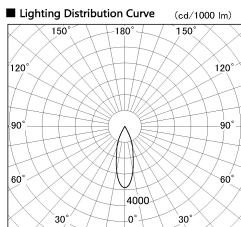

Item no. DD136-0830MW9030-R

Series Name: Cledy versa R-G  
(DD136-AG-R)

Installation	Recessed mount
Type	Extra high-efficiency adjustable downlight : Antiglare
Fixture wattage	7.5W
Beam angle	30deg
Color Temp.	3000K
CRI	Ra>90
Luminous	633 lm
Body	Die-cast aluminum alloy
Body finish	N/A
Trim finish	White
Reflector finish	Mirror
IP Rate	IP20
Light source	COB module
Input Voltage	AC220~240V
Dimming Type	Non-Dimmable
Certificate	CE, CCC
Cut Hole	100mm