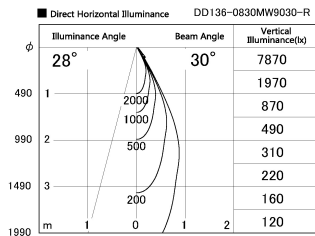

Item no. DD136-0830MW9030-R

Series Name: Cledy versa R-G  
(DD136-AG-R)

Installation	Recessed mount
Type	Extra high-efficiency adjustable downlight : Antiglare
Fixture wattage	7.5W
Beam angle	30deg
Color Temp.	3000K
CRI	Ra>90
Luminous	633 lm
Body	Die-cast aluminum alloy
Body finish	N/A
Trim finish	White
Reflector finish	Mirror
IP Rate	IP20
Light source	COB module
Input Voltage	AC220~240V
Dimming Type	Non-Dimmable
Certificate	CE, CCC
Cut Hole	100mm