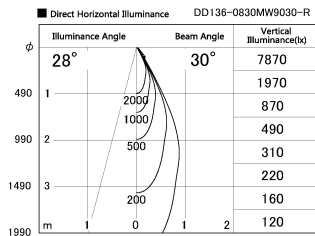

Item no. DD136-0830MW9030-R

Series Name: Cledy versa R-G
(DD136-AG-R)

Installation	Recessed mount
Type	Extra high-efficiency adjustable downlight : Antiglare
Fixture wattage	7.5W
Beam angle	30deg
Color Temp.	3000K
CRI	Ra>90
Luminous	633 lm
Body	Die-cast aluminum alloy
Body finish	N/A
Trim finish	White
Reflector finish	Mirror
IP Rate	IP20
Light source	COB module
Input Voltage	AC220~240V
Dimming Type	Non-Dimmable
Certificate	CE, CCC
Cut Hole	100mm