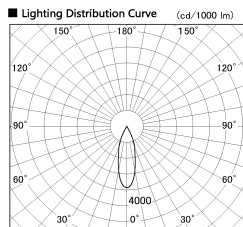

Item no. DD136-0830MW9030-R

Series Name: Cledy versa R-G
(DD136-AG-R)

Installation	Recessed mount
Type	Extra high-efficiency adjustable downlight : Antiglare
Fixture wattage	7.5W
Beam angle	30deg
Color Temp.	3000K
CRI	Ra>90
Luminous	633 lm
Body	Die-cast aluminum alloy
Body finish	N/A
Trim finish	White
Reflector finish	Mirror
IP Rate	IP20
Light source	COB module
Input Voltage	AC220~240V
Dimming Type	Non-Dimmable
Certificate	CE, CCC
Cut Hole	100mm