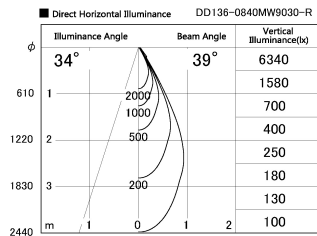

Item no. DD136-0840MW9030-R

Series Name: Cledy versa R-G
(DD136-AG-R)

Installation	Recessed mount
Type	Extra high-efficiency adjustable downlight : Antiglare
Fixture wattage	7.5W
Beam angle	39deg
Color Temp.	3000K
CRI	Ra>90
Luminous	642 lm
Body	Die-cast aluminum alloy
Body finish	N/A
Trim finish	White
Reflector finish	Mirror
IP Rate	IP20
Light source	COB module
Input Voltage	AC220~240V
Dimming Type	Non-Dimmable
Certificate	CE, CCC
Cut Hole	100mm