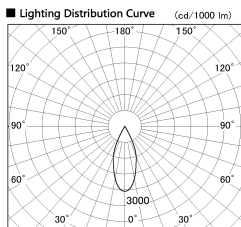

Item no. DD136-0840MW9030-R

Series Name: Cledy versa R-G
(DD136-AG-R)

Installation	Recessed mount
Type	Extra high-efficiency adjustable downlight : Antiglare
Fixture wattage	7.5W
Beam angle	39deg
Color Temp.	3000K
CRI	Ra>90
Luminous	642 lm
Body	Die-cast aluminum alloy
Body finish	N/A
Trim finish	White
Reflector finish	Mirror
IP Rate	IP20
Light source	COB module
Input Voltage	AC220~240V
Dimming Type	Non-Dimmable
Certificate	CE, CCC
Cut Hole	100mm