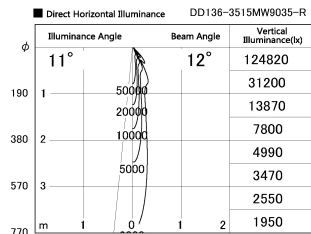

Item no. DD136-3515MW9035-R

Series Name: Cledy versa R-G
(DD136-AG-R)

Installation	Recessed mount
Type	Extra high-efficiency adjustable downlight : Antiglare
Fixture wattage	36W
Beam angle	12 deg
Color Temp.	3500K
CRI	Ra>90
Luminous	2943 lm
Body	Die-cast aluminum alloy
Body finish	N/A
Trim finish	White
Reflector finish	Mirror
IP Rate	IP20
Light source	COB module
Input Voltage	AC220~240V
Dimming Type	Non-Dimmable
Certificate	CE, CCC
Cut Hole	150mm