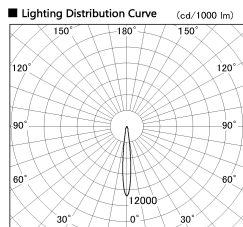

Item no. DD136-3515MW9035-R

Series Name: Cledy versa R-G
(DD136-AG-R)

Installation	Recessed mount
Type	Extra high-efficiency adjustable downlight : Antiglare
Fixture wattage	36W
Beam angle	12 deg
Color Temp.	3500K
CRI	Ra>90
Luminous	2943 lm
Body	Die-cast aluminum alloy
Body finish	N/A
Trim finish	White
Reflector finish	Mirror
IP Rate	IP20
Light source	COB module
Input Voltage	AC220~240V
Dimming Type	Non-Dimmable
Certificate	CE, CCC
Cut Hole	150mm