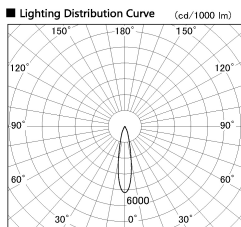

Item no. DD136-3520MW9035-R

Series Name: Cledy versa R-G
(DD136-AG-R)

Installation	Recessed mount
Type	Extra high-efficiency adjustable downlight : Antiglare
Fixture wattage	36W
Beam angle	21 deg
Color Temp.	3500K
CRI	Ra>90
Luminous	3502 lm
Body	Die-cast aluminum alloy
Body finish	N/A
Trim finish	White
Reflector finish	Mirror
IP Rate	IP20
Light source	COB module
Input Voltage	AC220~240V
Dimming Type	Non-Dimmable
Certificate	CE, CCC
Cut Hole	150mm