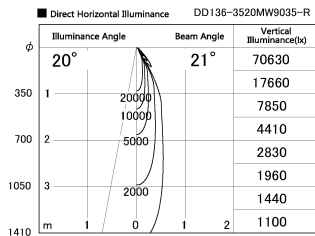

Item no. DD136-3520MW9035-R

Series Name: Cledy versa R-G
(DD136-AG-R)

Installation	Recessed mount
Type	Extra high-efficiency adjustable downlight : Antiglare
Fixture wattage	36W
Beam angle	21 deg
Color Temp.	3500K
CRI	Ra>90
Luminous	3502 lm
Body	Die-cast aluminum alloy
Body finish	N/A
Trim finish	White
Reflector finish	Mirror
IP Rate	IP20
Light source	COB module
Input Voltage	AC220~240V
Dimming Type	Non-Dimmable
Certificate	CE, CCC
Cut Hole	150mm