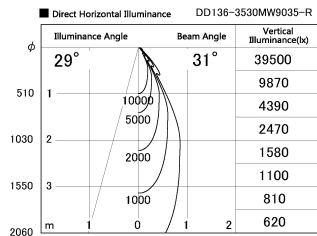

Item no. DD136-3530MW9035-R

Series Name: Cledy versa R-G
(DD136-AG-R)

Installation	Recessed mount
Type	Extra high-efficiency adjustable downlight : Antiglare
Fixture wattage	36W
Beam angle	31 deg
Color Temp.	3500K
CRI	Ra>90
Luminous	3473 lm
Body	Die-cast aluminum alloy
Body finish	N/A
Trim finish	White
Reflector finish	Mirror
IP Rate	IP20
Light source	COB module
Input Voltage	AC220~240V
Dimming Type	Non-Dimmable
Certificate	CE, CCC
Cut Hole	150mm