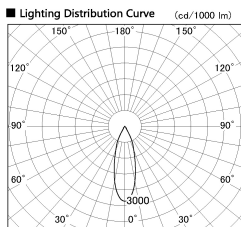

Item no. DD136-3530MW9035-R

Series Name: Cledy versa R-G
(DD136-AG-R)

Installation	Recessed mount
Type	Extra high-efficiency adjustable downlight : Antiglare
Fixture wattage	36W
Beam angle	31 deg
Color Temp.	3500K
CRI	Ra>90
Luminous	3473 lm
Body	Die-cast aluminum alloy
Body finish	N/A
Trim finish	White
Reflector finish	Mirror
IP Rate	IP20
Light source	COB module
Input Voltage	AC220~240V
Dimming Type	Non-Dimmable
Certificate	CE, CCC
Cut Hole	150mm