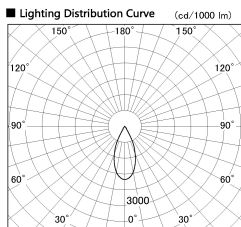

Item no. DD136-3540MW9035-R

Series Name: Cledy versa R-G
(DD136-AG-R)

Installation	Recessed mount
Type	Extra high-efficiency adjustable downlight : Antiglare
Fixture wattage	36W
Beam angle	42 deg
Color Temp.	3500K
CRI	Ra>90
Luminous	3443 lm
Body	Die-cast aluminum alloy
Body finish	N/A
Trim finish	White
Reflector finish	Mirror
IP Rate	IP20
Light source	COB module
Input Voltage	AC220~240V
Dimming Type	Non-Dimmable
Certificate	CE, CCC
Cut Hole	150mm