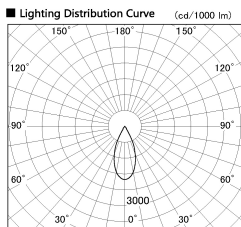

Item no. DD136-3540MW9035-R

Series Name: Cledy versa R-G  
(DD136-AG-R)

Installation	Recessed mount
Type	Extra high-efficiency adjustable downlight : Antiglare
Fixture wattage	36W
Beam angle	42 deg
Color Temp.	3500K
CRI	Ra>90
Luminous	3443 lm
Body	Die-cast aluminum alloy
Body finish	N/A
Trim finish	White
Reflector finish	Mirror
IP Rate	IP20
Light source	COB module
Input Voltage	AC220~240V
Dimming Type	Non-Dimmable
Certificate	CE, CCC
Cut Hole	150mm