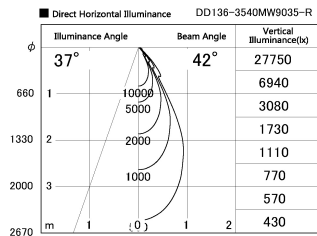

Item no. DD136-3540MW9035-R

Series Name: Cledy versa R-G
(DD136-AG-R)

Installation	Recessed mount
Type	Extra high-efficiency adjustable downlight : Antiglare
Fixture wattage	36W
Beam angle	42 deg
Color Temp.	3500K
CRI	Ra>90
Luminous	3443 lm
Body	Die-cast aluminum alloy
Body finish	N/A
Trim finish	White
Reflector finish	Mirror
IP Rate	IP20
Light source	COB module
Input Voltage	AC220~240V
Dimming Type	Non-Dimmable
Certificate	CE, CCC
Cut Hole	150mm