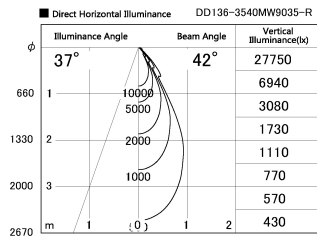

Item no. DD136-3540MW9035-R

Series Name: Cledy versa R-G  
(DD136-AG-R)

Installation	Recessed mount
Type	Extra high-efficiency adjustable downlight : Antiglare
Fixture wattage	36W
Beam angle	42 deg
Color Temp.	3500K
CRI	Ra>90
Luminous	3443 lm
Body	Die-cast aluminum alloy
Body finish	N/A
Trim finish	White
Reflector finish	Mirror
IP Rate	IP20
Light source	COB module
Input Voltage	AC220~240V
Dimming Type	Non-Dimmable
Certificate	CE, CCC
Cut Hole	150mm