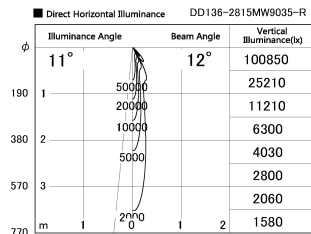

Item no. DD136-2815MW9035-R

Series Name: Cledy versa R-G
(DD136-AG-R)

Installation	Recessed mount
Type	Extra high-efficiency adjustable downlight : Antiglare
Fixture wattage	28W
Beam angle	12 deg
Color Temp.	3500K
CRI	Ra>90
Luminous	2370 lm
Body	Die-cast aluminum alloy
Body finish	N/A
Trim finish	White
Reflector finish	Mirror
IP Rate	IP20
Light source	COB module
Input Voltage	AC220~240V
Dimming Type	Non-Dimmable
Certificate	CE, CCC
Cut Hole	150mm