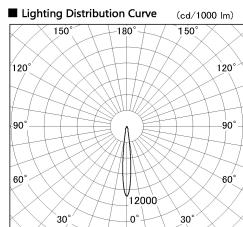

Item no. DD136-2815MW9035-R

Series Name: Cledy versa R-G
(DD136-AG-R)

Installation	Recessed mount
Type	Extra high-efficiency adjustable downlight : Antiglare
Fixture wattage	28W
Beam angle	12 deg
Color Temp.	3500K
CRI	Ra>90
Luminous	2370 lm
Body	Die-cast aluminum alloy
Body finish	N/A
Trim finish	White
Reflector finish	Mirror
IP Rate	IP20
Light source	COB module
Input Voltage	AC220~240V
Dimming Type	Non-Dimmable
Certificate	CE, CCC
Cut Hole	150mm