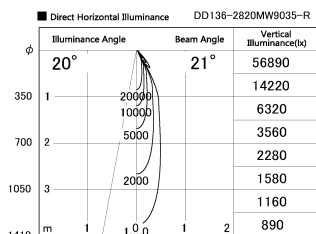

Item no. DD136-2820MW9035-R

Series Name: Cledy versa R-G
(DD136-AG-R)

Installation	Recessed mount
Type	Extra high-efficiency adjustable downlight : Antiglare
Fixture wattage	28W
Beam angle	21 deg
Color Temp.	3500K
CRI	Ra>90
Luminous	2821 lm
Body	Die-cast aluminum alloy
Body finish	N/A
Trim finish	White
Reflector finish	Mirror
IP Rate	IP20
Light source	COB module
Input Voltage	AC220~240V
Dimming Type	Non-Dimmable
Certificate	CE, CCC
Cut Hole	150mm