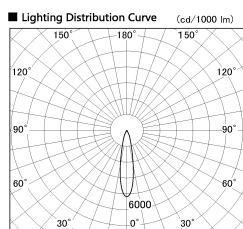

Item no. DD136-2820MW9035-R

Series Name: Cledy versa R-G
(DD136-AG-R)

Installation	Recessed mount
Type	Extra high-efficiency adjustable downlight : Antiglare
Fixture wattage	28W
Beam angle	21 deg
Color Temp.	3500K
CRI	Ra>90
Luminous	2821 lm
Body	Die-cast aluminum alloy
Body finish	N/A
Trim finish	White
Reflector finish	Mirror
IP Rate	IP20
Light source	COB module
Input Voltage	AC220~240V
Dimming Type	Non-Dimmable
Certificate	CE, CCC
Cut Hole	150mm