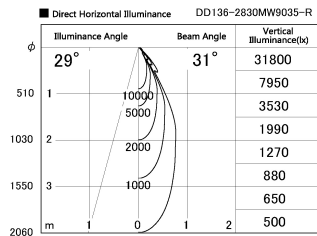

Item no. DD136-2830MW9035-R

Series Name: Cledy versa R-G
(DD136-AG-R)

Installation	Recessed mount
Type	Extra high-efficiency adjustable downlight : Antiglare
Fixture wattage	28W
Beam angle	31 deg
Color Temp.	3500K
CRI	Ra>90
Luminous	2796 lm
Body	Die-cast aluminum alloy
Body finish	N/A
Trim finish	White
Reflector finish	Mirror
IP Rate	IP20
Light source	COB module
Input Voltage	AC220~240V
Dimming Type	Non-Dimmable
Certificate	CE, CCC
Cut Hole	150mm