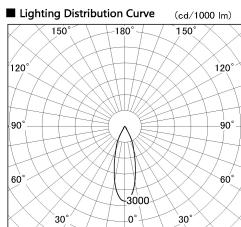

Item no. DD136-2830MW9035-R

Series Name: Cledy versa R-G
(DD136-AG-R)

Installation	Recessed mount
Type	Extra high-efficiency adjustable downlight : Antiglare
Fixture wattage	28W
Beam angle	31 deg
Color Temp.	3500K
CRI	Ra>90
Luminous	2796 lm
Body	Die-cast aluminum alloy
Body finish	N/A
Trim finish	White
Reflector finish	Mirror
IP Rate	IP20
Light source	COB module
Input Voltage	AC220~240V
Dimming Type	Non-Dimmable
Certificate	CE, CCC
Cut Hole	150mm