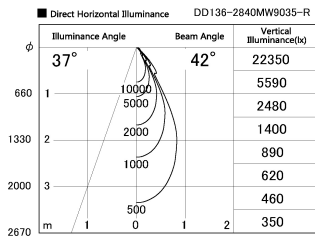

Item no. DD136-2840MW9035-R

Series Name: Cledy versa R-G  
(DD136-AG-R)

Installation	Recessed mount
Type	Extra high-efficiency adjustable downlight : Antiglare
Fixture wattage	28W
Beam angle	42 deg
Color Temp.	3500K
CRI	Ra>90
Luminous	2773 lm
Body	Die-cast aluminum alloy
Body finish	N/A
Trim finish	White
Reflector finish	Mirror
IP Rate	IP20
Light source	COB module
Input Voltage	AC220~240V
Dimming Type	Non-Dimmable
Certificate	CE, CCC
Cut Hole	150mm