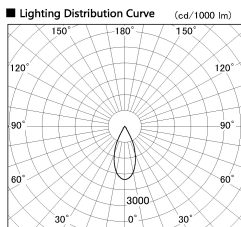

Item no. DD136-2840MW9035-R

Series Name: Cledy versa R-G  
(DD136-AG-R)

Installation	Recessed mount
Type	Extra high-efficiency adjustable downlight : Antiglare
Fixture wattage	28W
Beam angle	42 deg
Color Temp.	3500K
CRI	Ra>90
Luminous	2773 lm
Body	Die-cast aluminum alloy
Body finish	N/A
Trim finish	White
Reflector finish	Mirror
IP Rate	IP20
Light source	COB module
Input Voltage	AC220~240V
Dimming Type	Non-Dimmable
Certificate	CE, CCC
Cut Hole	150mm