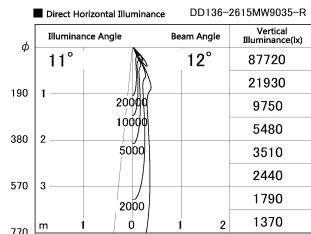

Item no. DD136-2615MW9035-R

Series Name: Cledy versa R-G
(DD136-AG-R)

| | |
|------------------|--|
| Installation | Recessed mount |
| Type | Extra high-efficiency adjustable downlight : Antiglare |
| Fixture wattage | 23W |
| Beam angle | 12 deg |
| Color Temp. | 3500K |
| CRI | Ra>90 |
| Luminous | 2060 lm |
| Body | Die-cast aluminum alloy |
| Body finish | N/A |
| Trim finish | White |
| Reflector finish | Mirror |
| IP Rate | IP20 |
| Light source | COB module |
| Input Voltage | AC220~240V |
| Dimming Type | Non-Dimmable |
| Certificate | CE, CCC |
| Cut Hole | 150mm |