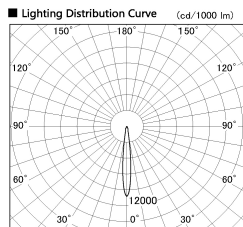

Item no. DD136-2615MW9035-R

Series Name: Cledy versa R-G
(DD136-AG-R)

| | |
|------------------|--|
| Installation | Recessed mount |
| Type | Extra high-efficiency adjustable downlight : Antiglare |
| Fixture wattage | 23W |
| Beam angle | 12 deg |
| Color Temp. | 3500K |
| CRI | Ra>90 |
| Luminous | 2060 lm |
| Body | Die-cast aluminum alloy |
| Body finish | N/A |
| Trim finish | White |
| Reflector finish | Mirror |
| IP Rate | IP20 |
| Light source | COB module |
| Input Voltage | AC220~240V |
| Dimming Type | Non-Dimmable |
| Certificate | CE, CCC |
| Cut Hole | 150mm |