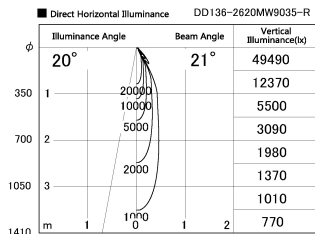

Item no. DD136-2620MW9035-R

Series Name: Cledy versa R-G
(DD136-AG-R)

Installation	Recessed mount
Type	Extra high-efficiency adjustable downlight : Antiglare
Fixture wattage	23W
Beam angle	21 deg
Color Temp.	3500K
CRI	Ra>90
Luminous	2454 lm
Body	Die-cast aluminum alloy
Body finish	N/A
Trim finish	White
Reflector finish	Mirror
IP Rate	IP20
Light source	COB module
Input Voltage	AC220~240V
Dimming Type	Non-Dimmable
Certificate	CE, CCC
Cut Hole	150mm