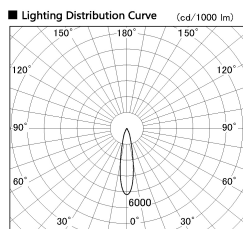

Item no. DD136-2620MW9035-R

Series Name: Cledy versa R-G
(DD136-AG-R)

Installation	Recessed mount
Type	Extra high-efficiency adjustable downlight : Antiglare
Fixture wattage	23W
Beam angle	21 deg
Color Temp.	3500K
CRI	Ra>90
Luminous	2454 lm
Body	Die-cast aluminum alloy
Body finish	N/A
Trim finish	White
Reflector finish	Mirror
IP Rate	IP20
Light source	COB module
Input Voltage	AC220~240V
Dimming Type	Non-Dimmable
Certificate	CE, CCC
Cut Hole	150mm