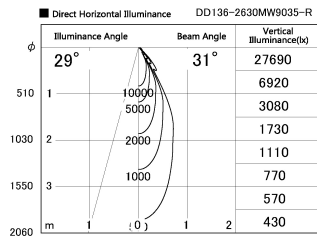

Item no. DD136-2630MW9035-R

Series Name: Cledy versa R-G
(DD136-AG-R)

Installation	Recessed mount
Type	Extra high-efficiency adjustable downlight : Antiglare
Fixture wattage	23W
Beam angle	31 deg
Color Temp.	3500K
CRI	Ra>90
Luminous	2435 lm
Body	Die-cast aluminum alloy
Body finish	N/A
Trim finish	White
Reflector finish	Mirror
IP Rate	IP20
Light source	COB module
Input Voltage	AC220~240V
Dimming Type	Non-Dimmable
Certificate	CE, CCC
Cut Hole	150mm