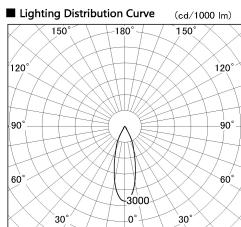

Item no. DD136-2630MW9035-R

Series Name: Cledy versa R-G
(DD136-AG-R)

Installation	Recessed mount
Type	Extra high-efficiency adjustable downlight : Antiglare
Fixture wattage	23W
Beam angle	31 deg
Color Temp.	3500K
CRI	Ra>90
Luminous	2435 lm
Body	Die-cast aluminum alloy
Body finish	N/A
Trim finish	White
Reflector finish	Mirror
IP Rate	IP20
Light source	COB module
Input Voltage	AC220~240V
Dimming Type	Non-Dimmable
Certificate	CE, CCC
Cut Hole	150mm