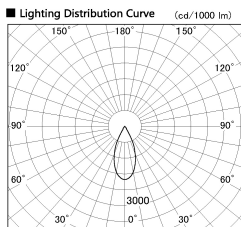

Item no. DD136-2640MW9035-R

Series Name: Cledy versa R-G
(DD136-AG-R)

Installation	Recessed mount
Type	Extra high-efficiency adjustable downlight : Antiglare
Fixture wattage	23W
Beam angle	42 deg
Color Temp.	3500K
CRI	Ra>90
Luminous	2417 lm
Body	Die-cast aluminum alloy
Body finish	N/A
Trim finish	White
Reflector finish	Mirror
IP Rate	IP20
Light source	COB module
Input Voltage	AC220~240V
Dimming Type	Non-Dimmable
Certificate	CE, CCC
Cut Hole	150mm