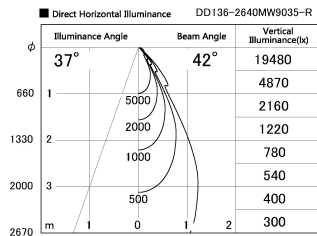

Item no. DD136-2640MW9035-R

Series Name: Cledy versa R-G
(DD136-AG-R)

Installation	Recessed mount
Type	Extra high-efficiency adjustable downlight : Antiglare
Fixture wattage	23W
Beam angle	42 deg
Color Temp.	3500K
CRI	Ra>90
Luminous	2417 lm
Body	Die-cast aluminum alloy
Body finish	N/A
Trim finish	White
Reflector finish	Mirror
IP Rate	IP20
Light source	COB module
Input Voltage	AC220~240V
Dimming Type	Non-Dimmable
Certificate	CE, CCC
Cut Hole	150mm