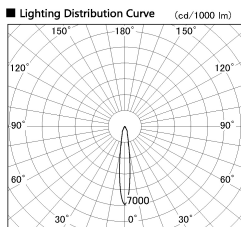

Item no. DD136-2515MW9035-R

Series Name: Cledy versa R-G
(DD136-AG-R)

Installation	Recessed mount
Type	Extra high-efficiency adjustable downlight : Antiglare
Fixture wattage	23W
Beam angle	14 deg
Color Temp.	3500K
CRI	Ra>90
Luminous	1823 lm
Body	Die-cast aluminum alloy
Body finish	N/A
Trim finish	White
Reflector finish	Mirror
IP Rate	IP20
Light source	COB module
Input Voltage	AC220~240V
Dimming Type	Non-Dimmable
Certificate	CE, CCC
Cut Hole	125mm