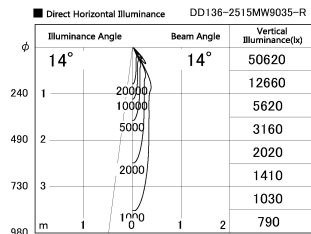

Item no. DD136-2515MW9035-R

Series Name: Cledy versa R-G
(DD136-AG-R)

Installation	Recessed mount
Type	Extra high-efficiency adjustable downlight : Antiglare
Fixture wattage	23W
Beam angle	14 deg
Color Temp.	3500K
CRI	Ra>90
Luminous	1823 lm
Body	Die-cast aluminum alloy
Body finish	N/A
Trim finish	White
Reflector finish	Mirror
IP Rate	IP20
Light source	COB module
Input Voltage	AC220~240V
Dimming Type	Non-Dimmable
Certificate	CE, CCC
Cut Hole	125mm