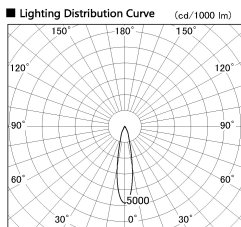

Item no. DD136-2520MW9035-R

Series Name: Cledy versa R-G
(DD136-AG-R)

Installation	Recessed mount
Type	Extra high-efficiency adjustable downlight : Antiglare
Fixture wattage	23W
Beam angle	21 deg
Color Temp.	3500K
CRI	Ra>90
Luminous	2142 lm
Body	Die-cast aluminum alloy
Body finish	N/A
Trim finish	White
Reflector finish	Mirror
IP Rate	IP20
Light source	COB module
Input Voltage	AC220~240V
Dimming Type	Non-Dimmable
Certificate	CE, CCC
Cut Hole	125mm