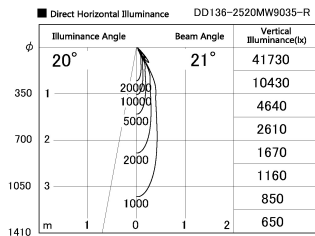

Item no. DD136-2520MW9035-R

Series Name: Cledy versa R-G
(DD136-AG-R)

Installation	Recessed mount
Type	Extra high-efficiency adjustable downlight : Antiglare
Fixture wattage	23W
Beam angle	21 deg
Color Temp.	3500K
CRI	Ra>90
Luminous	2142 lm
Body	Die-cast aluminum alloy
Body finish	N/A
Trim finish	White
Reflector finish	Mirror
IP Rate	IP20
Light source	COB module
Input Voltage	AC220~240V
Dimming Type	Non-Dimmable
Certificate	CE, CCC
Cut Hole	125mm