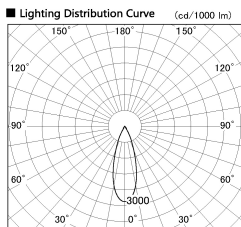

Item no. DD136-2530MW9035-R

Series Name: Cledy versa R-G  
(DD136-AG-R)

|                  |  |
|------------------|--|
| Installation     | Recessed mount   |
| Type             | Extra high-efficiency adjustable downlight : Antiglare |
| Fixture wattage  | 23W  |
| Beam angle       | 32 deg   |
| Color Temp.      | 3500K  |
| CRI              | Ra>90  |
| Luminous         | 2195 lm  |
| Body             | Die-cast aluminum alloy                                |
| Body finish      | N/A  |
| Trim finish      | White  |
| Reflector finish | Mirror   |
| IP Rate          | IP20   |
| Light source     | COB module   |
| Input Voltage    | AC220~240V   |
| Dimming Type     | Non-Dimmable   |
| Certificate      | CE, CCC  |
| Cut Hole         | 125mm  |