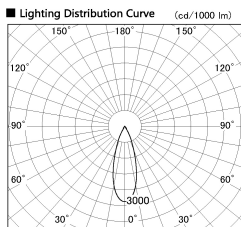

Item no. DD136-2530MW9035-R

Series Name: Cledy versa R-G
(DD136-AG-R)

Installation	Recessed mount
Type	Extra high-efficiency adjustable downlight : Antiglare
Fixture wattage	23W
Beam angle	32 deg
Color Temp.	3500K
CRI	Ra>90
Luminous	2195 lm
Body	Die-cast aluminum alloy
Body finish	N/A
Trim finish	White
Reflector finish	Mirror
IP Rate	IP20
Light source	COB module
Input Voltage	AC220~240V
Dimming Type	Non-Dimmable
Certificate	CE, CCC
Cut Hole	125mm