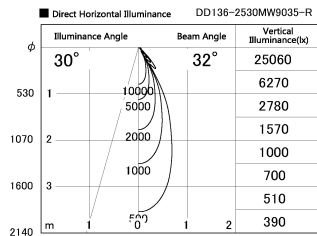

Item no. DD136-2530MW9035-R

Series Name: Cledy versa R-G
(DD136-AG-R)

Installation	Recessed mount
Type	Extra high-efficiency adjustable downlight : Antiglare
Fixture wattage	23W
Beam angle	32 deg
Color Temp.	3500K
CRI	Ra>90
Luminous	2195 lm
Body	Die-cast aluminum alloy
Body finish	N/A
Trim finish	White
Reflector finish	Mirror
IP Rate	IP20
Light source	COB module
Input Voltage	AC220~240V
Dimming Type	Non-Dimmable
Certificate	CE, CCC
Cut Hole	125mm