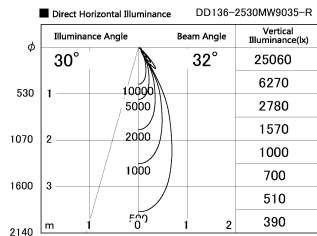

Item no. DD136-2530MW9035-R

Series Name: Cledy versa R-G  
(DD136-AG-R)

|                  |  |
|------------------|--|
| Installation     | Recessed mount   |
| Type             | Extra high-efficiency adjustable downlight : Antiglare |
| Fixture wattage  | 23W  |
| Beam angle       | 32 deg   |
| Color Temp.      | 3500K  |
| CRI              | Ra>90  |
| Luminous         | 2195 lm  |
| Body             | Die-cast aluminum alloy                                |
| Body finish      | N/A  |
| Trim finish      | White  |
| Reflector finish | Mirror   |
| IP Rate          | IP20   |
| Light source     | COB module   |
| Input Voltage    | AC220~240V   |
| Dimming Type     | Non-Dimmable   |
| Certificate      | CE, CCC  |
| Cut Hole         | 125mm  |