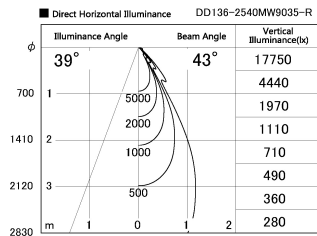

Item no. DD136-2540MW9035-R

Series Name: Cledy versa R-G
(DD136-AG-R)

Installation	Recessed mount
Type	Extra high-efficiency adjustable downlight : Antiglare
Fixture wattage	23W
Beam angle	43 deg
Color Temp.	3500K
CRI	Ra>90
Luminous	2232 lm
Body	Die-cast aluminum alloy
Body finish	N/A
Trim finish	White
Reflector finish	Mirror
IP Rate	IP20
Light source	COB module
Input Voltage	AC220~240V
Dimming Type	Non-Dimmable
Certificate	CE, CCC
Cut Hole	125mm