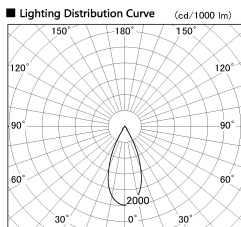

Item no. DD136-2540MW9035-R

Series Name: Cledy versa R-G
(DD136-AG-R)

Installation	Recessed mount
Type	Extra high-efficiency adjustable downlight : Antiglare
Fixture wattage	23W
Beam angle	43 deg
Color Temp.	3500K
CRI	Ra>90
Luminous	2232 lm
Body	Die-cast aluminum alloy
Body finish	N/A
Trim finish	White
Reflector finish	Mirror
IP Rate	IP20
Light source	COB module
Input Voltage	AC220~240V
Dimming Type	Non-Dimmable
Certificate	CE, CCC
Cut Hole	125mm