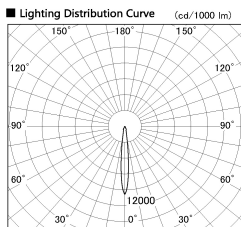

Item no. DD136-2015MW9035-R

Series Name: Cledy versa R-G  
(DD136-AG-R)

Installation	Recessed mount
Type	Extra high-efficiency adjustable downlight : Antiglare
Fixture wattage	20W
Beam angle	12 deg
Color Temp.	3500K
CRI	Ra>90
Luminous	1441 lm
Body	Die-cast aluminum alloy
Body finish	N/A
Trim finish	White
Reflector finish	Mirror
IP Rate	IP20
Light source	COB module
Input Voltage	AC220~240V
Dimming Type	Non-Dimmable
Certificate	CE, CCC
Cut Hole	125mm