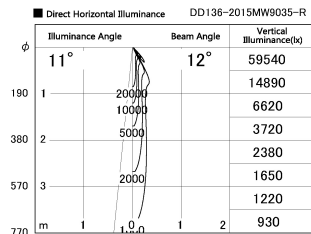

Item no. DD136-2015MW9035-R

Series Name: Cledy versa R-G  
(DD136-AG-R)

Installation	Recessed mount
Type	Extra high-efficiency adjustable downlight : Antiglare
Fixture wattage	20W
Beam angle	12 deg
Color Temp.	3500K
CRI	Ra>90
Luminous	1441 lm
Body	Die-cast aluminum alloy
Body finish	N/A
Trim finish	White
Reflector finish	Mirror
IP Rate	IP20
Light source	COB module
Input Voltage	AC220~240V
Dimming Type	Non-Dimmable
Certificate	CE, CCC
Cut Hole	125mm