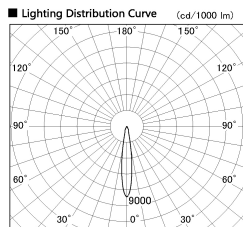

Item no. DD136-2020MW9035-R

Series Name: Cledy versa R-G  
(DD136-AG-R)

Installation	Recessed mount
Type	Extra high-efficiency adjustable downlight : Antiglare
Fixture wattage	20W
Beam angle	15 deg
Color Temp.	3500K
CRI	Ra>90
Luminous	1670 lm
Body	Die-cast aluminum alloy
Body finish	N/A
Trim finish	White
Reflector finish	Mirror
IP Rate	IP20
Light source	COB module
Input Voltage	AC220~240V
Dimming Type	Non-Dimmable
Certificate	CE, CCC
Cut Hole	125mm