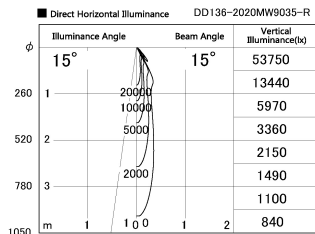

Item no. DD136-2020MW9035-R

Series Name: Cledy versa R-G  
(DD136-AG-R)

Installation	Recessed mount
Type	Extra high-efficiency adjustable downlight : Antiglare
Fixture wattage	20W
Beam angle	15 deg
Color Temp.	3500K
CRI	Ra>90
Luminous	1670 lm
Body	Die-cast aluminum alloy
Body finish	N/A
Trim finish	White
Reflector finish	Mirror
IP Rate	IP20
Light source	COB module
Input Voltage	AC220~240V
Dimming Type	Non-Dimmable
Certificate	CE, CCC
Cut Hole	125mm