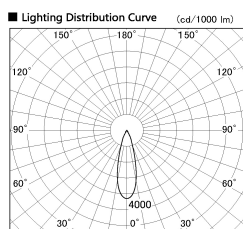

Item no. DD136-2030MW9035-R

Series Name: Cledy versa R-G  
(DD136-AG-R)

Installation	Recessed mount
Type	Extra high-efficiency adjustable downlight : Antiglare
Fixture wattage	20W
Beam angle	28 deg
Color Temp.	3500K
CRI	Ra>90
Luminous	1717 lm
Body	Die-cast aluminum alloy
Body finish	N/A
Trim finish	White
Reflector finish	Mirror
IP Rate	IP20
Light source	COB module
Input Voltage	AC220~240V
Dimming Type	Non-Dimmable
Certificate	CE, CCC
Cut Hole	125mm