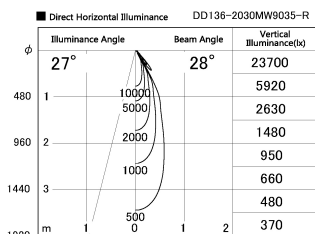

Item no. DD136-2030MW9035-R

Series Name: Cledy versa R-G  
(DD136-AG-R)

Installation	Recessed mount
Type	Extra high-efficiency adjustable downlight : Antiglare
Fixture wattage	20W
Beam angle	28 deg
Color Temp.	3500K
CRI	Ra>90
Luminous	1717 lm
Body	Die-cast aluminum alloy
Body finish	N/A
Trim finish	White
Reflector finish	Mirror
IP Rate	IP20
Light source	COB module
Input Voltage	AC220~240V
Dimming Type	Non-Dimmable
Certificate	CE, CCC
Cut Hole	125mm