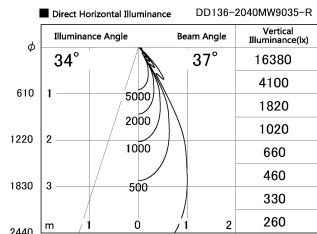

Item no. DD136-2040MW9035-R

Series Name: Cledy versa R-G  
(DD136-AG-R)

Installation	Recessed mount
Type	Extra high-efficiency adjustable downlight : Antiglare
Fixture wattage	20W
Beam angle	37 deg
Color Temp.	3500K
CRI	Ra>90
Luminous	1741 lm
Body	Die-cast aluminum alloy
Body finish	N/A
Trim finish	White
Reflector finish	Mirror
IP Rate	IP20
Light source	COB module
Input Voltage	AC220~240V
Dimming Type	Non-Dimmable
Certificate	CE, CCC
Cut Hole	125mm