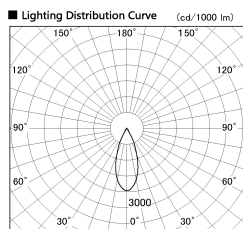

Item no. DD136-2040MW9035-R

Series Name: Cledy versa R-G  
(DD136-AG-R)

Installation	Recessed mount
Type	Extra high-efficiency adjustable downlight : Antiglare
Fixture wattage	20W
Beam angle	37 deg
Color Temp.	3500K
CRI	Ra>90
Luminous	1741 lm
Body	Die-cast aluminum alloy
Body finish	N/A
Trim finish	White
Reflector finish	Mirror
IP Rate	IP20
Light source	COB module
Input Voltage	AC220~240V
Dimming Type	Non-Dimmable
Certificate	CE, CCC
Cut Hole	125mm