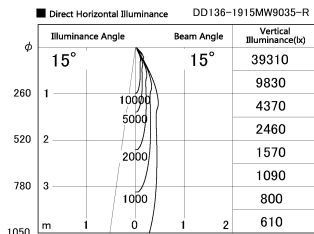

Item no. DD136-1915MW9035-R

Series Name: Cledy versa R-G
(DD136-AG-R)

Installation	Recessed mount
Type	Extra high-efficiency adjustable downlight : Antiglare
Fixture wattage	18.6W
Beam angle	15 deg
Color Temp.	3500K
CRI	Ra>90
Luminous	1321 lm
Body	Die-cast aluminum alloy
Body finish	N/A
Trim finish	White
Reflector finish	Mirror
IP Rate	IP20
Light source	COB module
Input Voltage	AC220~240V
Dimming Type	Non-Dimmable
Certificate	CE, CCC
Cut Hole	100mm