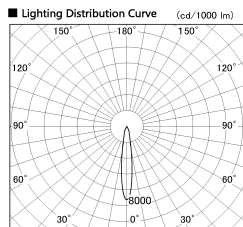

Item no. DD136-1915MW9035-R

Series Name: Cledy versa R-G
(DD136-AG-R)

Installation	Recessed mount
Type	Extra high-efficiency adjustable downlight : Antiglare
Fixture wattage	18.6W
Beam angle	15 deg
Color Temp.	3500K
CRI	Ra>90
Luminous	1321 lm
Body	Die-cast aluminum alloy
Body finish	N/A
Trim finish	White
Reflector finish	Mirror
IP Rate	IP20
Light source	COB module
Input Voltage	AC220~240V
Dimming Type	Non-Dimmable
Certificate	CE, CCC
Cut Hole	100mm