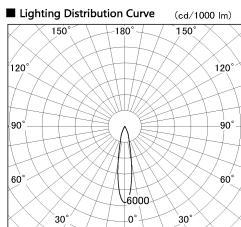

Item no. DD136-1920MW9035-R

Series Name: Cledy versa R-G
(DD136-AG-R)

Installation	Recessed mount
Type	Extra high-efficiency adjustable downlight : Antiglare
Fixture wattage	18.6W
Beam angle	19 deg
Color Temp.	3500K
CRI	Ra>90
Luminous	1386 lm
Body	Die-cast aluminum alloy
Body finish	N/A
Trim finish	White
Reflector finish	Mirror
IP Rate	IP20
Light source	COB module
Input Voltage	AC220~240V
Dimming Type	Non-Dimmable
Certificate	CE, CCC
Cut Hole	100mm