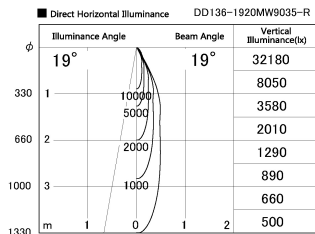

Item no. DD136-1920MW9035-R

Series Name: Cledy versa R-G
(DD136-AG-R)

Installation	Recessed mount
Type	Extra high-efficiency adjustable downlight : Antiglare
Fixture wattage	18.6W
Beam angle	19 deg
Color Temp.	3500K
CRI	Ra>90
Luminous	1386 lm
Body	Die-cast aluminum alloy
Body finish	N/A
Trim finish	White
Reflector finish	Mirror
IP Rate	IP20
Light source	COB module
Input Voltage	AC220~240V
Dimming Type	Non-Dimmable
Certificate	CE, CCC
Cut Hole	100mm