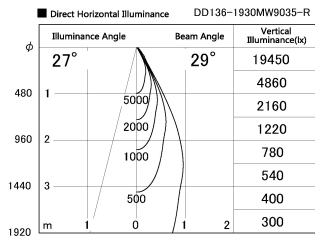

Item no. DD136-1930MW9035-R

Series Name: Cledy versa R-G  
(DD136-AG-R)

Installation	Recessed mount
Type	Extra high-efficiency adjustable downlight : Antiglare
Fixture wattage	18.6W
Beam angle	29 deg
Color Temp.	3500K
CRI	Ra>90
Luminous	1518 lm
Body	Die-cast aluminum alloy
Body finish	N/A
Trim finish	White
Reflector finish	Mirror
IP Rate	IP20
Light source	COB module
Input Voltage	AC220~240V
Dimming Type	Non-Dimmable
Certificate	CE, CCC
Cut Hole	100mm