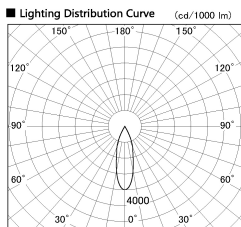

Item no. DD136-1930MW9035-R

Series Name: Cledy versa R-G  
(DD136-AG-R)

Installation	Recessed mount
Type	Extra high-efficiency adjustable downlight : Antiglare
Fixture wattage	18.6W
Beam angle	29 deg
Color Temp.	3500K
CRI	Ra>90
Luminous	1518 lm
Body	Die-cast aluminum alloy
Body finish	N/A
Trim finish	White
Reflector finish	Mirror
IP Rate	IP20
Light source	COB module
Input Voltage	AC220~240V
Dimming Type	Non-Dimmable
Certificate	CE, CCC
Cut Hole	100mm