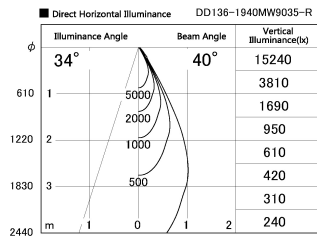

Item no. DD136-1940MW9035-R

Series Name: Cledy versa R-G
(DD136-AG-R)

Installation	Recessed mount
Type	Extra high-efficiency adjustable downlight : Antiglare
Fixture wattage	18.6W
Beam angle	40 deg
Color Temp.	3500K
CRI	Ra>90
Luminous	1545 lm
Body	Die-cast aluminum alloy
Body finish	N/A
Trim finish	White
Reflector finish	Mirror
IP Rate	IP20
Light source	COB module
Input Voltage	AC220~240V
Dimming Type	Non-Dimmable
Certificate	CE, CCC
Cut Hole	100mm