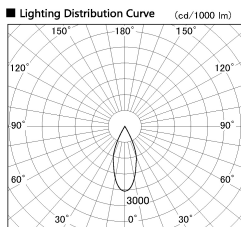

Item no. DD136-1940MW9035-R

Series Name: Cledy versa R-G
(DD136-AG-R)

Installation	Recessed mount
Type	Extra high-efficiency adjustable downlight : Antiglare
Fixture wattage	18.6W
Beam angle	40 deg
Color Temp.	3500K
CRI	Ra>90
Luminous	1545 lm
Body	Die-cast aluminum alloy
Body finish	N/A
Trim finish	White
Reflector finish	Mirror
IP Rate	IP20
Light source	COB module
Input Voltage	AC220~240V
Dimming Type	Non-Dimmable
Certificate	CE, CCC
Cut Hole	100mm