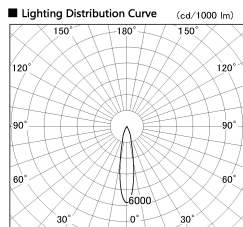

Item no. DD136-1120MW9035-R

Series Name: Cledy versa R-G  
(DD136-AG-R)

Installation	Recessed mount
Type	Extra high-efficiency adjustable downlight : Antiglare
Fixture wattage	10.5W
Beam angle	19 deg
Color Temp.	3500K
CRI	Ra>90
Luminous	851 lm
Body	Die-cast aluminum alloy
Body finish	N/A
Trim finish	White
Reflector finish	Mirror
IP Rate	IP20
Light source	COB module
Input Voltage	AC220~240V
Dimming Type	Non-Dimmable
Certificate	CE, CCC
Cut Hole	100mm