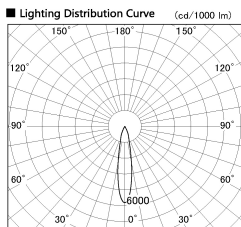

Item no. DD136-1120MW9035-R

Series Name: Cledy versa R-G
(DD136-AG-R)

Installation	Recessed mount
Type	Extra high-efficiency adjustable downlight : Antiglare
Fixture wattage	10.5W
Beam angle	19 deg
Color Temp.	3500K
CRI	Ra>90
Luminous	851 lm
Body	Die-cast aluminum alloy
Body finish	N/A
Trim finish	White
Reflector finish	Mirror
IP Rate	IP20
Light source	COB module
Input Voltage	AC220~240V
Dimming Type	Non-Dimmable
Certificate	CE, CCC
Cut Hole	100mm