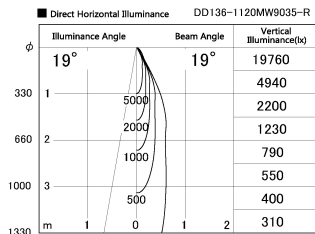

Item no. DD136-1120MW9035-R

Series Name: Cledy versa R-G
(DD136-AG-R)

Installation	Recessed mount
Type	Extra high-efficiency adjustable downlight : Antiglare
Fixture wattage	10.5W
Beam angle	19 deg
Color Temp.	3500K
CRI	Ra>90
Luminous	851 lm
Body	Die-cast aluminum alloy
Body finish	N/A
Trim finish	White
Reflector finish	Mirror
IP Rate	IP20
Light source	COB module
Input Voltage	AC220~240V
Dimming Type	Non-Dimmable
Certificate	CE, CCC
Cut Hole	100mm