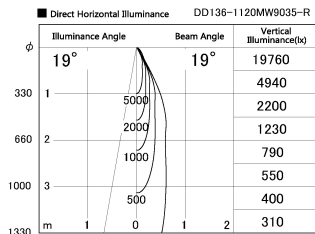

Item no. DD136-1120MW9035-R

Series Name: Cledy versa R-G  
(DD136-AG-R)

Installation	Recessed mount
Type	Extra high-efficiency adjustable downlight : Antiglare
Fixture wattage	10.5W
Beam angle	19 deg
Color Temp.	3500K
CRI	Ra>90
Luminous	851 lm
Body	Die-cast aluminum alloy
Body finish	N/A
Trim finish	White
Reflector finish	Mirror
IP Rate	IP20
Light source	COB module
Input Voltage	AC220~240V
Dimming Type	Non-Dimmable
Certificate	CE, CCC
Cut Hole	100mm