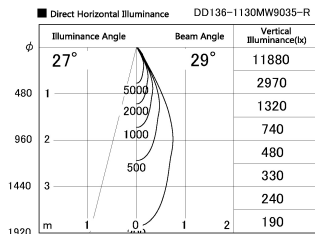

Item no. DD136-1130MW9035-R

Series Name: Cledy versa R-G
(DD136-AG-R)

Installation	Recessed mount
Type	Extra high-efficiency adjustable downlight : Antiglare
Fixture wattage	10.5W
Beam angle	29 deg
Color Temp.	3500K
CRI	Ra>90
Luminous	927 lm
Body	Die-cast aluminum alloy
Body finish	N/A
Trim finish	White
Reflector finish	Mirror
IP Rate	IP20
Light source	COB module
Input Voltage	AC220~240V
Dimming Type	Non-Dimmable
Certificate	CE, CCC
Cut Hole	100mm