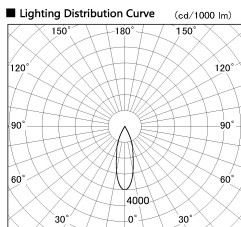

Item no. DD136-1130MW9035-R

Series Name: Cledy versa R-G
(DD136-AG-R)

Installation	Recessed mount
Type	Extra high-efficiency adjustable downlight : Antiglare
Fixture wattage	10.5W
Beam angle	29 deg
Color Temp.	3500K
CRI	Ra>90
Luminous	927 lm
Body	Die-cast aluminum alloy
Body finish	N/A
Trim finish	White
Reflector finish	Mirror
IP Rate	IP20
Light source	COB module
Input Voltage	AC220~240V
Dimming Type	Non-Dimmable
Certificate	CE, CCC
Cut Hole	100mm