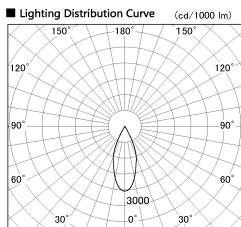

Item no. DD136-1140MW9035-R

Series Name: Cledy versa R-G
(DD136-AG-R)

Installation	Recessed mount
Type	Extra high-efficiency adjustable downlight : Antiglare
Fixture wattage	10.5W
Beam angle	40 deg
Color Temp.	3500K
CRI	Ra>90
Luminous	944 lm
Body	Die-cast aluminum alloy
Body finish	N/A
Trim finish	White
Reflector finish	Mirror
IP Rate	IP20
Light source	COB module
Input Voltage	AC220~240V
Dimming Type	Non-Dimmable
Certificate	CE, CCC
Cut Hole	100mm