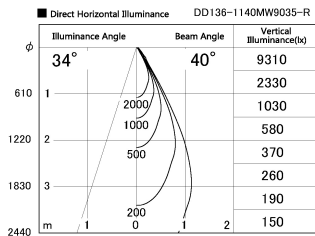

Item no. DD136-1140MW9035-R

Series Name: Cledy versa R-G
(DD136-AG-R)

Installation	Recessed mount
Type	Extra high-efficiency adjustable downlight : Antiglare
Fixture wattage	10.5W
Beam angle	40 deg
Color Temp.	3500K
CRI	Ra>90
Luminous	944 lm
Body	Die-cast aluminum alloy
Body finish	N/A
Trim finish	White
Reflector finish	Mirror
IP Rate	IP20
Light source	COB module
Input Voltage	AC220~240V
Dimming Type	Non-Dimmable
Certificate	CE, CCC
Cut Hole	100mm