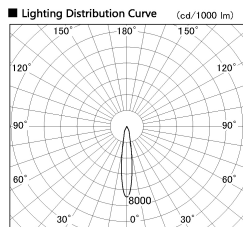

Item no. DD136-0815MW9035-R

Series Name: Cledy versa R-G
(DD136-AG-R)

Installation	Recessed mount
Type	Extra high-efficiency adjustable downlight : Antiglare
Fixture wattage	7.5W
Beam angle	16deg
Color Temp.	3500K
CRI	Ra>90
Luminous	538 lm
Body	Die-cast aluminum alloy
Body finish	N/A
Trim finish	White
Reflector finish	Mirror
IP Rate	IP20
Light source	COB module
Input Voltage	AC220~240V
Dimming Type	Non-Dimmable
Certificate	CE, CCC
Cut Hole	100mm