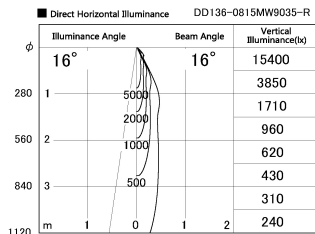

Item no. DD136-0815MW9035-R

Series Name: Cledy versa R-G
(DD136-AG-R)

Installation	Recessed mount
Type	Extra high-efficiency adjustable downlight : Antiglare
Fixture wattage	7.5W
Beam angle	16deg
Color Temp.	3500K
CRI	Ra>90
Luminous	538 lm
Body	Die-cast aluminum alloy
Body finish	N/A
Trim finish	White
Reflector finish	Mirror
IP Rate	IP20
Light source	COB module
Input Voltage	AC220~240V
Dimming Type	Non-Dimmable
Certificate	CE, CCC
Cut Hole	100mm