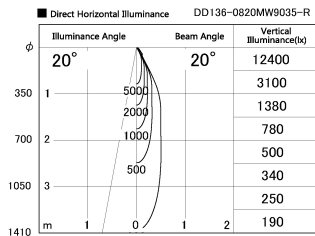

Item no. DD136-0820MW9035-R

Series Name: Cledy versa R-G
(DD136-AG-R)

Installation	Recessed mount
Type	Extra high-efficiency adjustable downlight : Antiglare
Fixture wattage	7.5W
Beam angle	20deg
Color Temp.	3500K
CRI	Ra>90
Luminous	573 lm
Body	Die-cast aluminum alloy
Body finish	N/A
Trim finish	White
Reflector finish	Mirror
IP Rate	IP20
Light source	COB module
Input Voltage	AC220~240V
Dimming Type	Non-Dimmable
Certificate	CE, CCC
Cut Hole	100mm