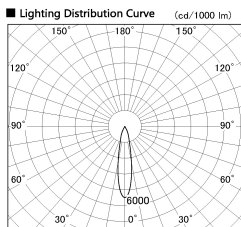

Item no. DD136-0820MW9035-R

Series Name: Cledy versa R-G
(DD136-AG-R)

Installation	Recessed mount
Type	Extra high-efficiency adjustable downlight : Antiglare
Fixture wattage	7.5W
Beam angle	20deg
Color Temp.	3500K
CRI	Ra>90
Luminous	573 lm
Body	Die-cast aluminum alloy
Body finish	N/A
Trim finish	White
Reflector finish	Mirror
IP Rate	IP20
Light source	COB module
Input Voltage	AC220~240V
Dimming Type	Non-Dimmable
Certificate	CE, CCC
Cut Hole	100mm