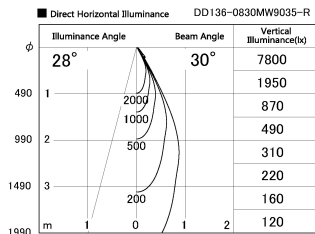

Item no. DD136-0830MW9035-R

Series Name: Cledy versa R-G  
(DD136-AG-R)

|                  |  |
|------------------|--|
| Installation     | Recessed mount   |
| Type             | Extra high-efficiency adjustable downlight : Antiglare |
| Fixture wattage  | 7.5W   |
| Beam angle       | 30deg  |
| Color Temp.      | 3500K  |
| CRI              | Ra>90  |
| Luminous         | 627 lm   |
| Body             | Die-cast aluminum alloy                                |
| Body finish      | N/A  |
| Trim finish      | White  |
| Reflector finish | Mirror   |
| IP Rate          | IP20   |
| Light source     | COB module   |
| Input Voltage    | AC220~240V   |
| Dimming Type     | Non-Dimmable   |
| Certificate      | CE, CCC  |
| Cut Hole         | 100mm  |