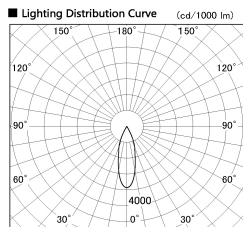

Item no. DD136-0830MW9035-R

Series Name: Cledy versa R-G  
(DD136-AG-R)

|                  |  |
|------------------|--|
| Installation     | Recessed mount   |
| Type             | Extra high-efficiency adjustable downlight : Antiglare |
| Fixture wattage  | 7.5W   |
| Beam angle       | 30deg  |
| Color Temp.      | 3500K  |
| CRI              | Ra>90  |
| Luminous         | 627 lm   |
| Body             | Die-cast aluminum alloy                                |
| Body finish      | N/A  |
| Trim finish      | White  |
| Reflector finish | Mirror   |
| IP Rate          | IP20   |
| Light source     | COB module   |
| Input Voltage    | AC220~240V   |
| Dimming Type     | Non-Dimmable   |
| Certificate      | CE, CCC  |
| Cut Hole         | 100mm  |