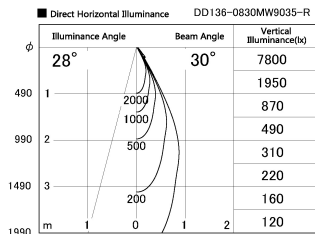

Item no. DD136-0830MW9035-R

Series Name: Cledy versa R-G
(DD136-AG-R)

Installation	Recessed mount
Type	Extra high-efficiency adjustable downlight : Antiglare
Fixture wattage	7.5W
Beam angle	30deg
Color Temp.	3500K
CRI	Ra>90
Luminous	627 lm
Body	Die-cast aluminum alloy
Body finish	N/A
Trim finish	White
Reflector finish	Mirror
IP Rate	IP20
Light source	COB module
Input Voltage	AC220~240V
Dimming Type	Non-Dimmable
Certificate	CE, CCC
Cut Hole	100mm