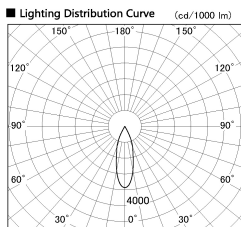

Item no. DD136-0830MW9035-R

Series Name: Cledy versa R-G
(DD136-AG-R)

Installation	Recessed mount
Type	Extra high-efficiency adjustable downlight : Antiglare
Fixture wattage	7.5W
Beam angle	30deg
Color Temp.	3500K
CRI	Ra>90
Luminous	627 lm
Body	Die-cast aluminum alloy
Body finish	N/A
Trim finish	White
Reflector finish	Mirror
IP Rate	IP20
Light source	COB module
Input Voltage	AC220~240V
Dimming Type	Non-Dimmable
Certificate	CE, CCC
Cut Hole	100mm