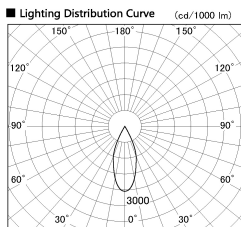

Item no. DD136-0840MW9035-R

Series Name: Cledy versa R-G  
(DD136-AG-R)

Installation	Recessed mount
Type	Extra high-efficiency adjustable downlight : Antiglare
Fixture wattage	7.5W
Beam angle	39deg
Color Temp.	3500K
CRI	Ra>90
Luminous	636 lm
Body	Die-cast aluminum alloy
Body finish	N/A
Trim finish	White
Reflector finish	Mirror
IP Rate	IP20
Light source	COB module
Input Voltage	AC220~240V
Dimming Type	Non-Dimmable
Certificate	CE, CCC
Cut Hole	100mm