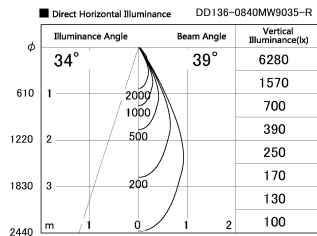

Item no. DD136-0840MW9035-R

Series Name: Cledy versa R-G  
(DD136-AG-R)

Installation	Recessed mount
Type	Extra high-efficiency adjustable downlight : Antiglare
Fixture wattage	7.5W
Beam angle	39deg
Color Temp.	3500K
CRI	Ra>90
Luminous	636 lm
Body	Die-cast aluminum alloy
Body finish	N/A
Trim finish	White
Reflector finish	Mirror
IP Rate	IP20
Light source	COB module
Input Voltage	AC220~240V
Dimming Type	Non-Dimmable
Certificate	CE, CCC
Cut Hole	100mm