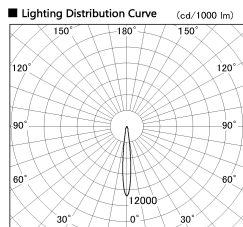

Item no. DD136-3515MW9040-R

Series Name: Cledy versa R-G  
(DD136-AG-R)

Installation	Recessed mount
Type	Extra high-efficiency adjustable downlight : Antiglare
Fixture wattage	36W
Beam angle	12 deg
Color Temp.	4000K
CRI	Ra>90
Luminous	2985 lm
Body	Die-cast aluminum alloy
Body finish	N/A
Trim finish	White
Reflector finish	Mirror
IP Rate	IP20
Light source	COB module
Input Voltage	AC220~240V
Dimming Type	Non-Dimmable
Certificate	CE, CCC
Cut Hole	150mm