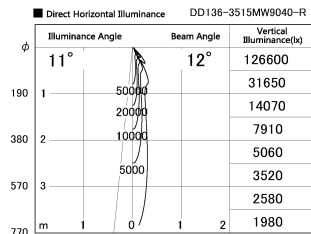

Item no. DD136-3515MW9040-R

Series Name: Cledy versa R-G  
(DD136-AG-R)

Installation	Recessed mount
Type	Extra high-efficiency adjustable downlight : Antiglare
Fixture wattage	36W
Beam angle	12 deg
Color Temp.	4000K
CRI	Ra>90
Luminous	2985 lm
Body	Die-cast aluminum alloy
Body finish	N/A
Trim finish	White
Reflector finish	Mirror
IP Rate	IP20
Light source	COB module
Input Voltage	AC220~240V
Dimming Type	Non-Dimmable
Certificate	CE, CCC
Cut Hole	150mm